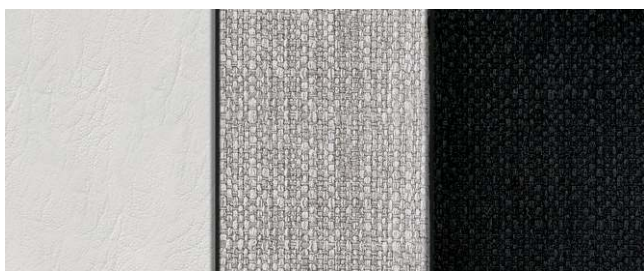

SEADECK

SDK 41 Ligth Grey

SDK 43 Sahara Camel

TEAK SINTETICO - SYNTHETIC TEAK - TEAK SYNTHÉTIQUE *

TKE 81 Borneo Black

TKE 82 Borneo White

Colore ARREDO - FURNITURE Color - Couleur des MEUBLES

FNT 30 Sand Oak

MLD 01 Maldives White

GST 01 Stone Grey

BLM 01 Miami Blue

MTX 01 Matrix

RMB 01 Diamond

CML 01 Camel

Tappezzeria Interna/Internal Upholstery/Sellerie intérieur CLASSIC

NTR 12 Individual Grey